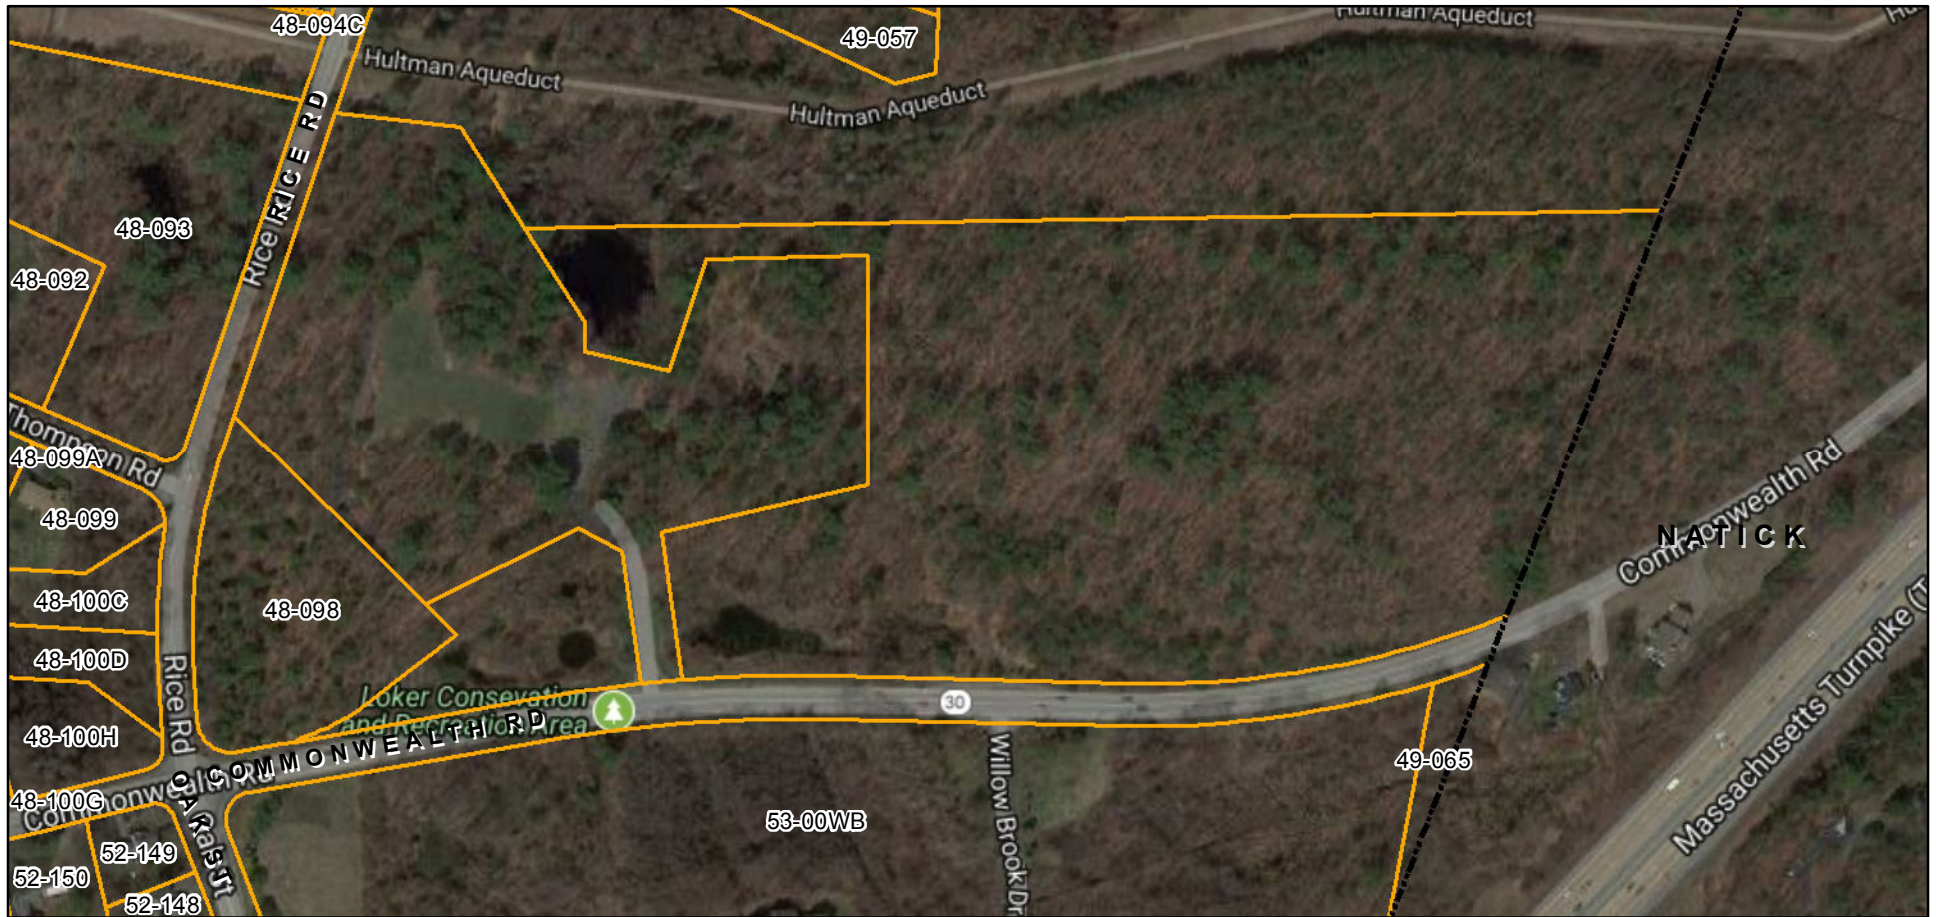

Loker Site

Wayland, MA

November 15, 2017

1 inch = 268 Feet

www.cai-tech.com

- Large Scale
- Town Line
- Street Names
- ParcelLines - Ortho

Data shown on this map is provided for planning and informational purposes only. The municipality and CAI Technologies are not responsible for any use for other purposes or misuse or misrepresentation of this map.